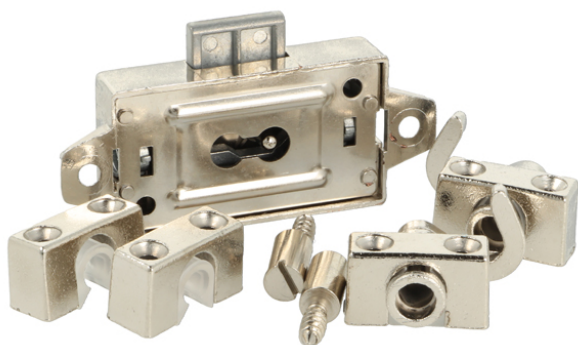

PRODUCT SHEET

Description:

Rotary Bar Lock 155M, Screw-On, 3-Way, R+L, NPL, No Bar or Key but All Other Accessories, Universal Right +Left, Application, Simple Key Type Euro Bit

Item number:

14.05.310-1

Units	Box	Carton	HS Code	Barcode
Pcs.	12	120	8301300000	
				5704866043441