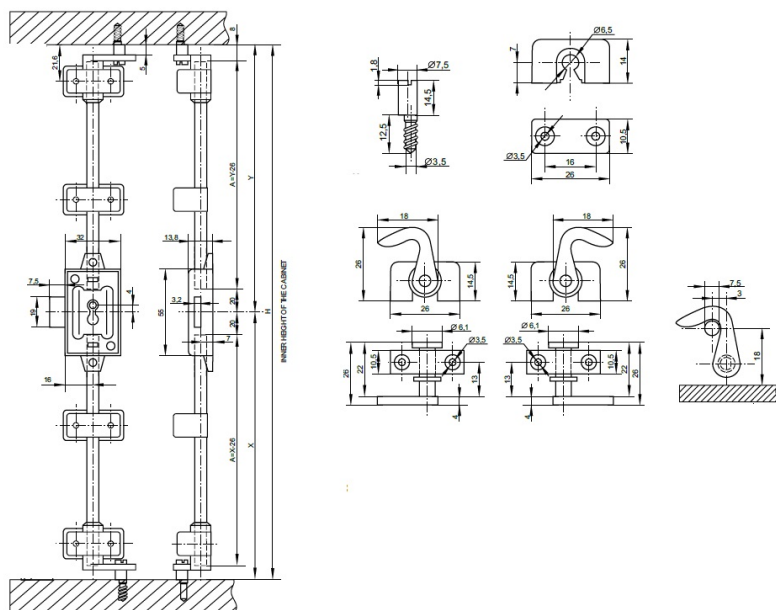

PRODUCT SHEET

Description:

Rotary Bar Lock 155M, Screw-On, 3-Way, R+L, NPL, No Bar or Key but All Other Accessories, Universal Right +Left, Application, Simple Key Type Euro Bit

Item number:

14.05.310-1

Units	Box	Carton	HS Code	Barcode
Pcs.	12	120	8301300000	
				5704866043441