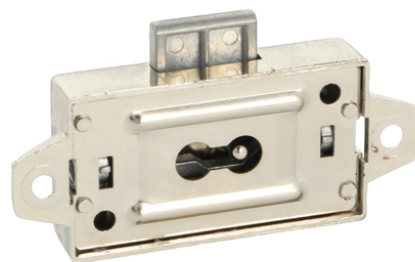

PRODUCT SHEET

Description:

Rotary Bar Lock 155M, Screw-On, 3-Way, R+L, NPL, No Bar or Key but All Other Accessories, Universal Right +Left, Application, Simple Key Type Euro Bit

Item number:

14.05.310-1

Units	Box	Carton	HS Code	Barcode
Pcs.	12	120	8301300000	
				5704866043441